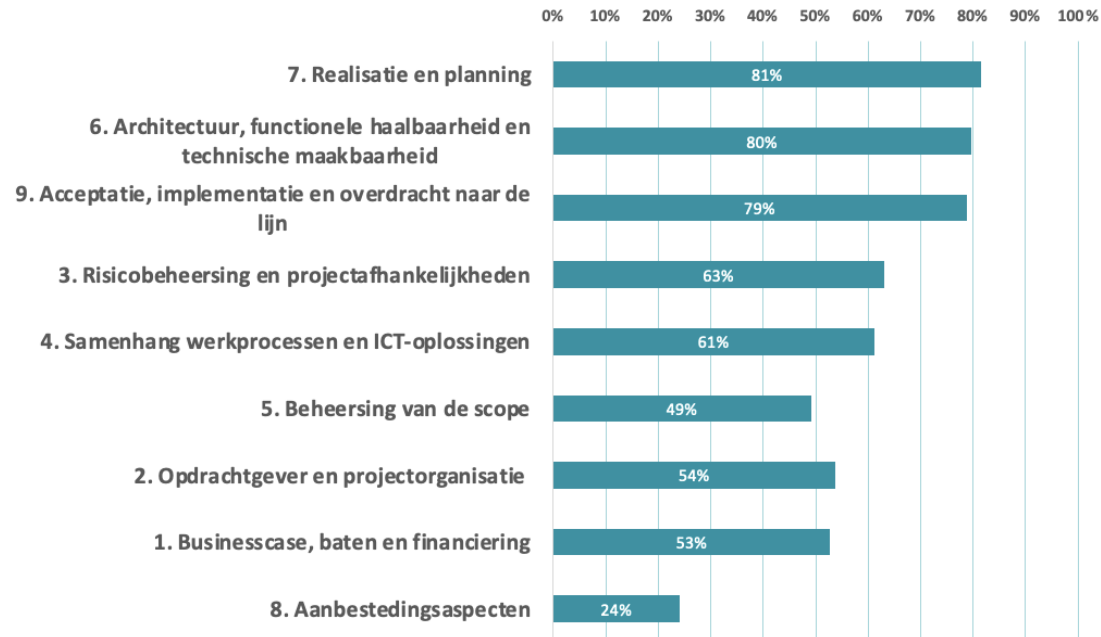

WAT IS HET BEELD BIJ 'BESCHOUWING VANAF DE BUITENKANT'?

AcICT-toetsen