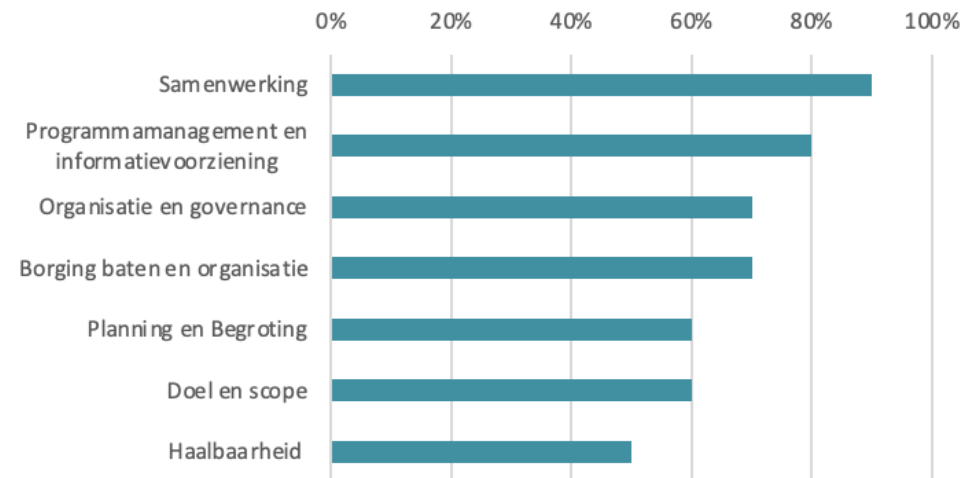

Onafhankelijk Kritisch Geweten